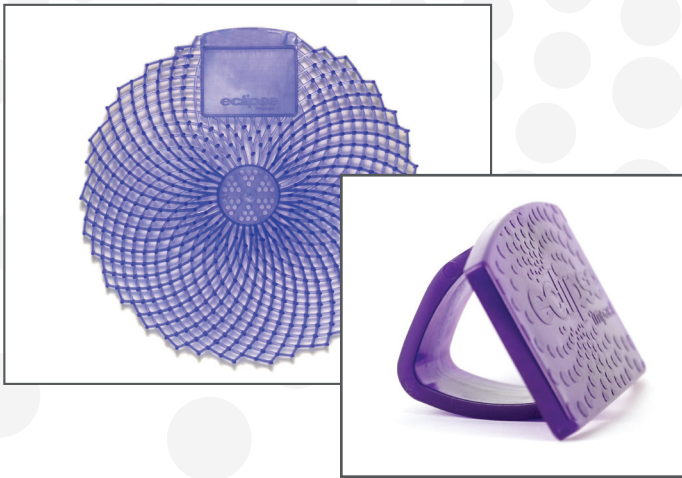

The Next Eclipse Is Here!

Eclipse™ urinal screens and fragrance clips. Premium odor control from Impact Products®

Customers and employees equate the cleanliness of a restroom with the cleanliness of the entire business.

Poor-smelling restrooms lead to the perception that restrooms are not clean.

Eclipse™ urinal screens and fragrance clips provide 30 days of high intensity fragrance. Utilizing an EVA copolymer that releases premium fragrance over time, Eclipse™ is ideal for any environment from single stall office washrooms to high traffic restrooms in venues such as hospitals, stadiums, arenas and restaurants.

Eclipse™ urinal screens are designed to fit virtually all urinal shapes and sizes. Sturdy enough to provide effective drain and trap protection, they are also flexible for a perfect fit.

Choose from nine bold modern fragrances: **Ocean Breeze, Cucumber Melon, Tropical Mango, Lavender Fields, Berry Fusion, Apple Zing, Winter Frost, Citrus Grove or Piña Colada.** Resealable packaging keeps unused screens ready for use!

Attractive and discreet, Eclipse™ Clips can be “clipped” to the rim of any toilet bowl, stall door, shelf or other area to

dispense a high intensity, clean smelling fragrance that battles odors effectively for 30 days.